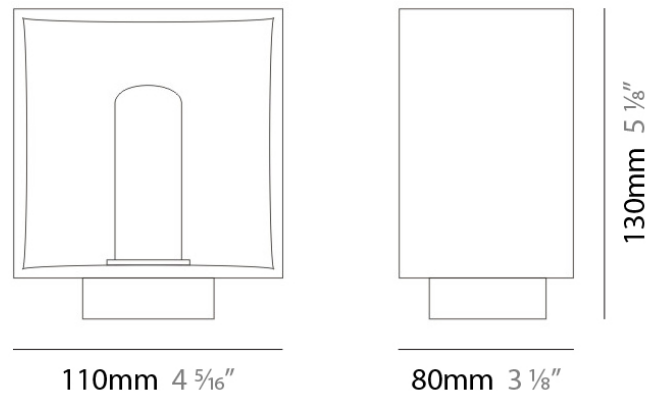

DOMINO PORTABLE

D84079

PROJECT _____

TYPE _____

NOTES _____

QUANTITY _____

DATE _____

GENERAL

Series: Domino

Brand: Panzeri

Division: Design

Mounting Type: Portable

Mounting Location: Table

Subcategory: Table

PHYSICAL

Shape: Cube

Length (mm): 110

Length (in): 4 $\frac{5}{16}$ "

Width (mm): 80

Width (in): 3 $\frac{1}{8}$ "

Height (mm): 130

Height (in): 5 $\frac{1}{8}$ "

Light Distribution: Omnidirectional

Weight (kg): 1.23

Weight (lbs): 2.7

Diffuser: Matte White Blown Glass

Fixture Finish: Metallic Gray

Fixture Material: Glass / Aluminum

ELECTRICAL

Number of Lamps: 1

Lamp Type: LED Retrofit

Lamp Shape: T4

Bulb Included: Bulb Not Included

Total Output Wattage (W): 3

Max. Wattage Per Lamp (W): 3

Lamp Base: G9

Input Voltage (V): 120

LED

OPTICAL

RATINGS AND CERTIFICATIONS

Certified By: CSA Certified to UL and CSA Standards

IP rating: IP40