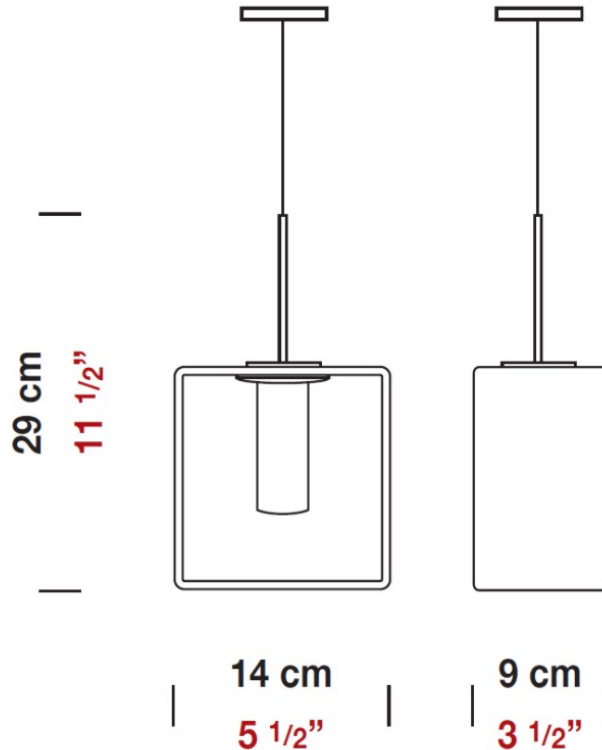

DOMINO SUSPENSION

D81048-BLK

PROJECT	
TYPE	
NOTES	
QUANTITY	
DATE	

GENERAL

Series: Domino
Brand: Panzeri
Division: Design
Mounting Type: Suspension
Mounting Location: Ceiling
Subcategory: Pendant

PHYSICAL

Length (mm): 140
Length (in): 5 1/2
Width (mm): 90
Width (in): 3 9/16
Height (mm): 290
Height (in): 11 7/16
Max. Overall Height (mm): 2290
Max. Overall Height (in): 90 3/16
Weight (kg): 1.23
Weight (lbs): 2.71
Diffuser: Black Blown Glass

ELECTRICAL

Number of Lamps: 1
Lamp Type: LED Retrofit / Halogen
Bulb Included: Bulb Not Included
Total Output Wattage (W): 13 / 60
Max. Wattage Per Lamp (W): 13 / 60
Lamp Base: G9

LED

OPTICAL

RATINGS AND CERTIFICATIONS

Certified By: CSA Certified to UL and CSA Standards
IP rating: IP20