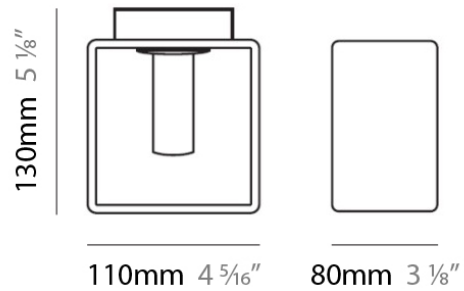

DOMINO SURFACE

D82033-WHI

PROJECT	
TYPE	
NOTES	
QUANTITY	
DATE	

GENERAL

Series: Domino
Brand: Panzeri
Division: Design
Mounting Type: Surface
Mounting Location: Ceiling
Subcategory: Ambient

PHYSICAL

Shape: Rectangle
Length (mm): 110
Length (in): 4 ⁵/₁₆
Width (mm): 80
Width (in): 3 ¹/₈
Height (mm): 130
Height (in): 5 ¹/₈
Extension (in): 5 ¹/₈
Light Distribution: Direct / Indirect
Weight (kg): 1.23
Weight (lbs): 2.71
Diffuser: Matte White Blown Glass
Fixture Material: Glass / Aluminum

ELECTRICAL

Number of Lamps: 1
Lamp Type: LED Retrofit / Halogen
Lamp Shape: T4
Bulb Included: Bulb Not Included
Total Output Wattage (W): 13 / 60
Max. Wattage Per Lamp (W): 13 / 60
Lamp Base: G9
Input Voltage (V): 120

LED

OPTICAL

RATINGS AND CERTIFICATIONS

Certified By: CSA Certified to UL and CSA Standards
IP rating: IP20